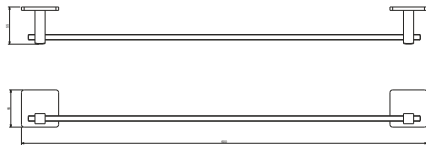

Towel Rod

ORCH-24"-07

FINISH CP

MATERIAL BRASS

SIZES 18" 450mm & 24" 600mm