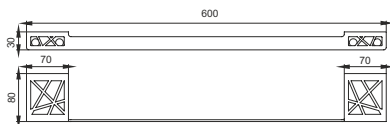

### Towel Rod

---

AR-18"-07 | AR-24"-07

FINISH AB  
MATERIAL BRASS  
SIZES 18" 450mm & 24" 600mm