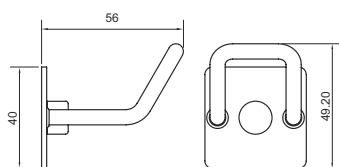

Robe Hook Single

CAS-04

FINISH CP
MATERIAL BRASS