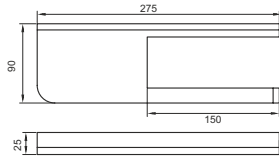

Tissue Paper Holder

JAZ-08-WOL

FINISH RGPVD
MATERIAL BRASS