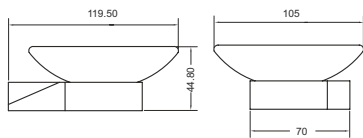

Soap Dish Glass

EVA-03

FINISH CP
MATERIAL BRASS