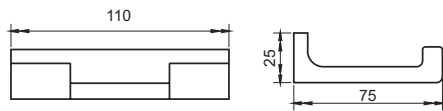

Robe Hook Double

JAZ-05

FINISH RGPVD
MATERIAL BRASS