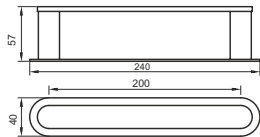

Napkin Ring

VID-06

FINISH CP
MATERIAL BRASS