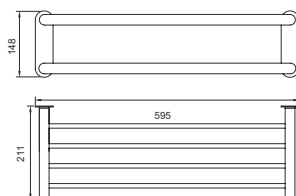

Towel Rack

VID-10

FINISH CP
MATERIAL BRASS