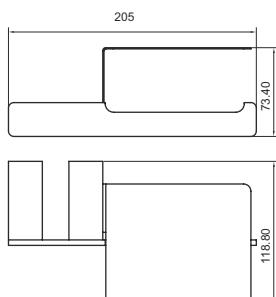

Tissue Paper Holder

KIA-08-WL

FINISH CP
MATERIAL BRASS