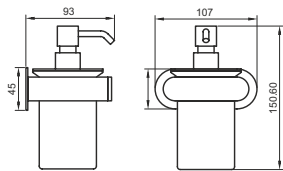

Liquid Soap Dispenser

VID-09

FINISH CP
MATERIAL BRASS + GLASS