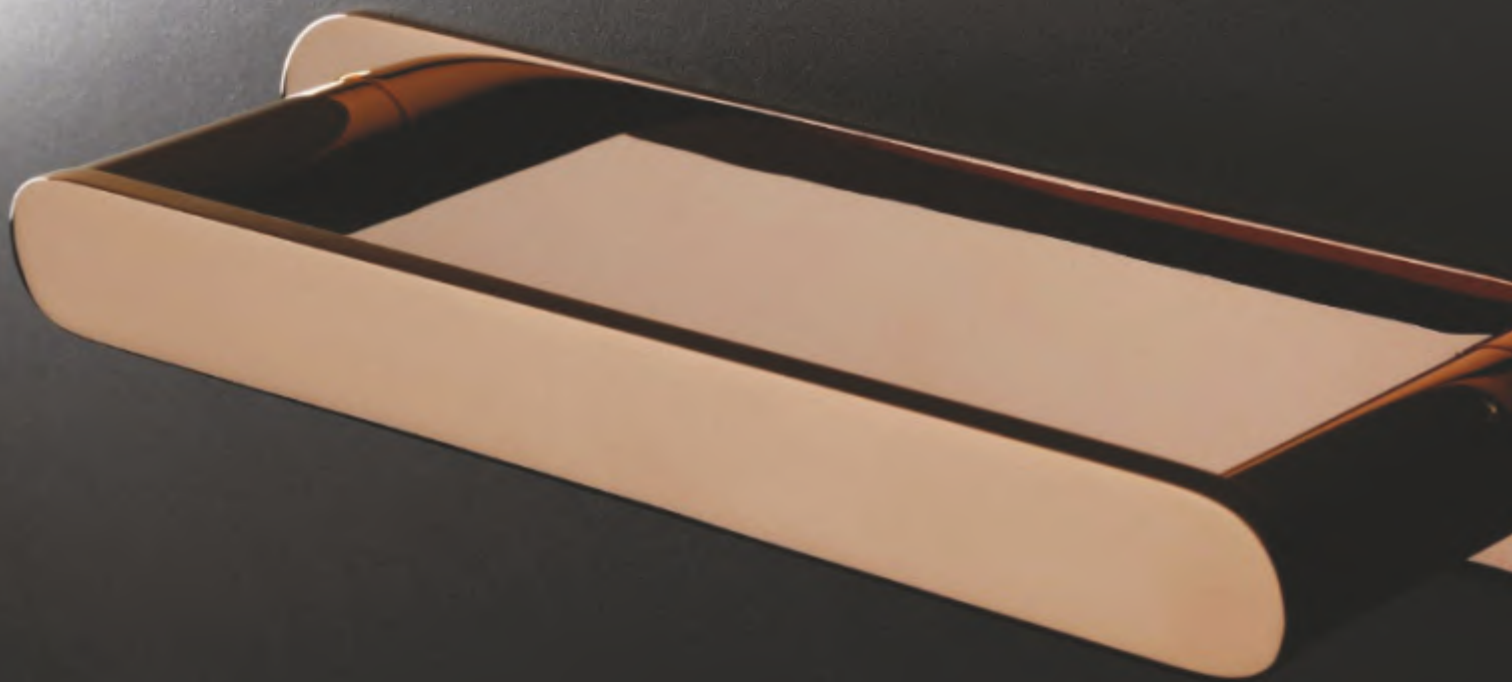

### Towel Rack

---

SUL-10

FINISH CP  
MATERIAL BRASS