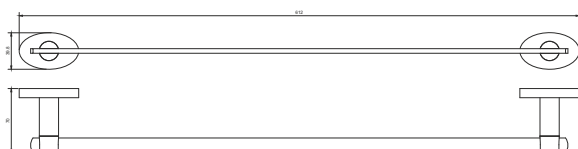

### Towel Rod

---

EMR-18"-07 | EMR-24"-07

FINISH CP  
MATERIAL BRASS  
SIZES 18" 450mm & 24" 600mm

Tissue Paper Holder

---

EMR-08-WL

FINISH CP  
MATERIAL BRASS