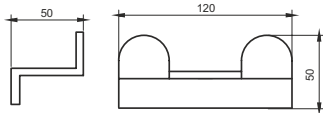

Robe Hook Double

ALU-05

FINISH CP
MATERIAL BRASS

Napkin Ring

ALU-06

FINISH CP
MATERIAL BRASS