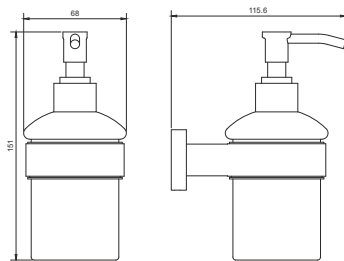

Liquid Soap Dispenser

EMR-09

FINISH CP
MATERIAL BRASS + GLASS