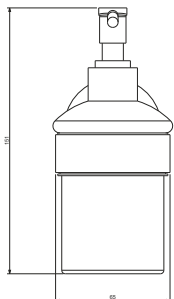

Liquid Soap Dispenser

TUL - 09

FINISH CP

MATERIAL BRASS + GLASS