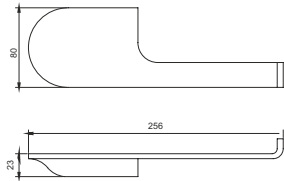

Tissue Paper Holder

ALU-08-WOL

FINISH CP
MATERIAL BRASS