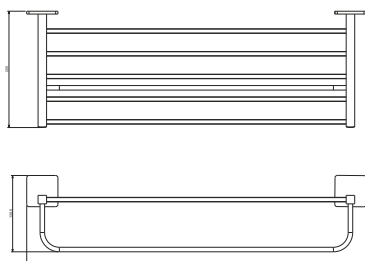

Towel Rack

ORCH - 10

FINISH CP

MATERIAL BRASS