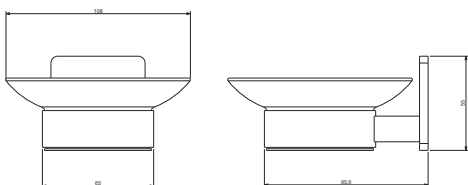

Soap Dish Glass

ORCH - 03

FINISH CP

MATERIAL BRASS + GLASS