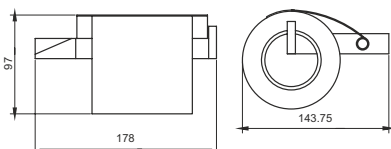

Tissue Paper Holder

EVA-08-WL

FINISH CP
MATERIAL BRASS
AVAILABLE 18" TOWEL ROD