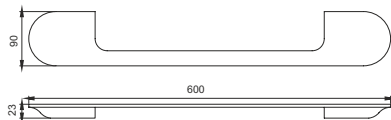

### Towel Rod

---

ALU-18"-07 | ALU-24"-07

FINISH CP  
MATERIAL BRASS  
SIZES 18" 450mm & 24" 600mm