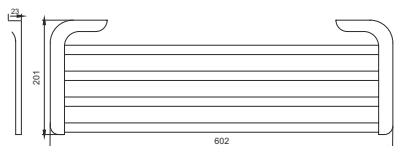

Towel Rack

ALU-10

FINISH CP
MATERIAL BRASS