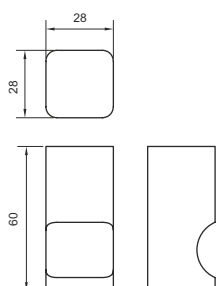

Robe Hook Single

KIA-04

FINISH CP
MATERIAL BRASS