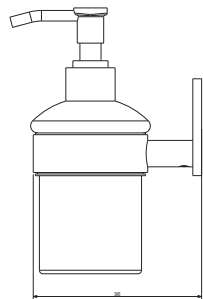

Liquid Soap Dispenser

TUL - 09

FINISH CP

MATERIAL BRASS + GLASS