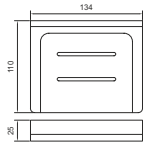

Soap Dish Brass

JAZ-02

FINISH RGPVD
MATERIAL BRASS