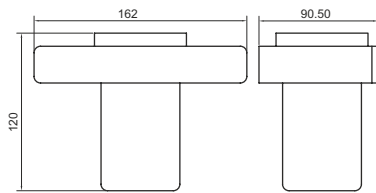

Tumbler Holder

KIA-01

FINISH CP
MATERIAL BRASS + GLASS