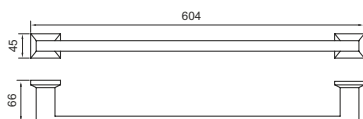

Napkin Ring

---

RIO-06

FINISH CP  
MATERIAL BRASS

Towel Rod

---

RIO-18"-07 | RIO-24"-07

FINISH CP  
MATERIAL BRASS  
SIZES 18" 450mm & 24" 600mm