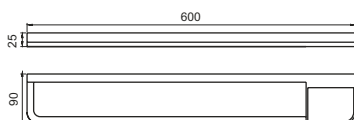

Towel Rod

---

JAZ-18"-07 | JAZ-24"-07

FINISH RGPVD  
MATERIAL BRASS  
SIZES 18" 450mm & 24" 600mm