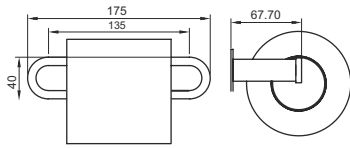

Tissue Paper Holder

VID-08-WOL

FINISH CP
MATERIAL BRASS