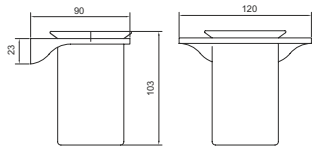

Tumbler Holder

ALU-01

FINISH CP
MATERIAL BRASS + GLASS