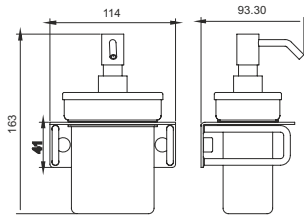

Liquid Soap Dispenser

CAS-09

FINISH CP
MATERIAL BRASS + GLASS