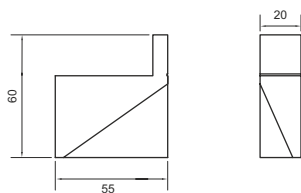

Robe Hook Single

EVA-04

FINISH CP
MATERIAL BRASS