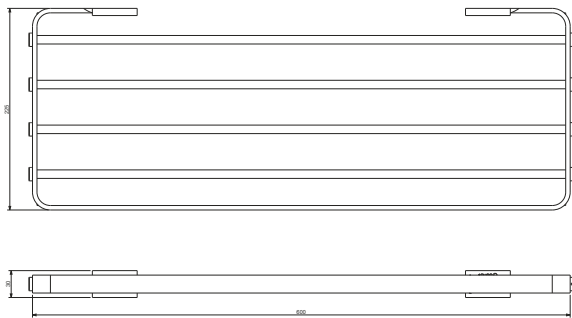

### Towel Rack

---

JAD-10

FINISH CP  
BM

MATERIAL BRASS