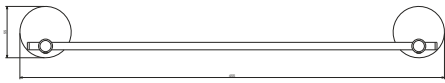

Towel Rod

TUL - 07

FINISH CP

MATERIAL BRASS + GLASS

SIZE 18" 450mm & 24" 600mm