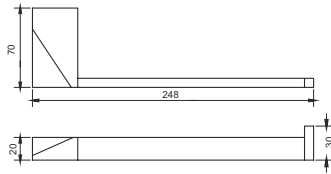

### Towel Rod

---

EVA-24"-07 | EVA-24"-07

FINISH CP  
MATERIAL BRASS  
SIZES 18" 450mm & 24" 600mm