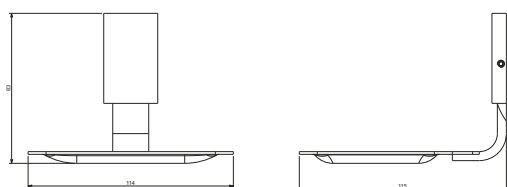

Soap Dish Brass

JAD-02

FINISH CP
BM

MATERIAL BRASS