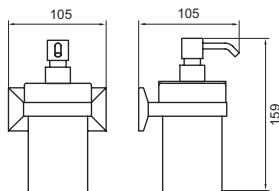

Liquid Soap Dispenser

RIO-09

FINISH CP
MATERIAL BRASS + GLASS