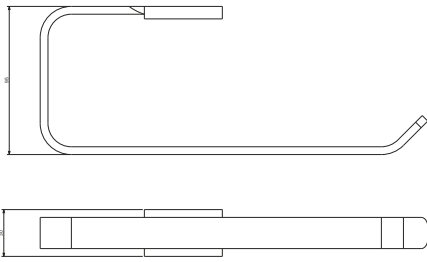

FINISH CP  
BM

MATERIAL BRASS

Towel Rod

---

JAD-18"-07 | JAD-24"-07

FINISH CP | BM  
MATERIAL BRASS

SIZES 18" 450mm & 24" 600mm

Tissue Paper Holder