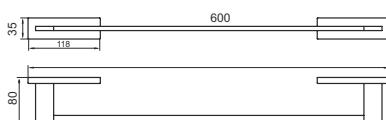

Towel Rod

---

SUL-18"-07 | SUL-24"-07

FINISH CP  
MATERIAL BRASS  
SIZES 18" 450mm & 24" 600mm