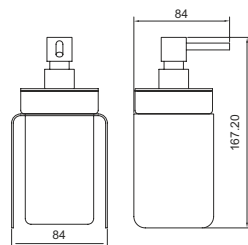

Floor Liquid Soap Dispenser

JU-9008

FINISH CP
MATERIAL BRASS + GLASS