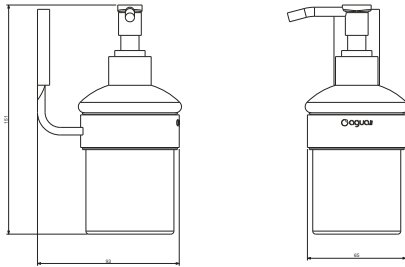

Liquid Soap Dispenser

JAD-09

FINISH CP
BM

MATERIAL BRASS + GLASS