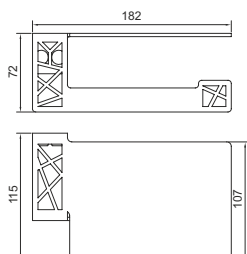

Tissue Paper Holder

AR-08-WL

FINISH AB
MATERIAL BRASS