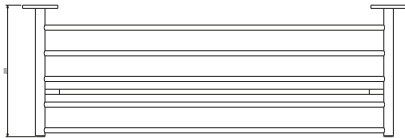

Towel Rack

TUL - 10

FINISH CP

MATERIAL BRASS