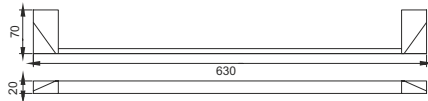

### Towel Rod

---

EVA-24"-07 | EVA-24"-07

FINISH CP  
MATERIAL BRASS  
SIZES 18" 450mm & 24" 600mm