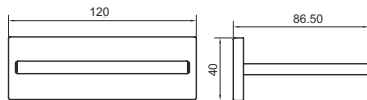

Soap Dish Brass

SUL-02

FINISH CP
MATERIAL BRASS