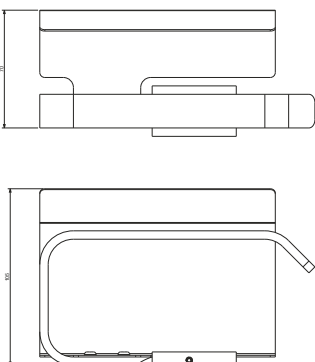

Tissue Paper Holder

JAD-08-WL

FINISH CP
BM

MATERIAL BRASS