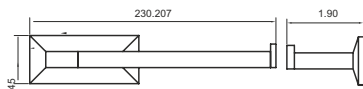

Napkin Ring

---

RIO-06

FINISH CP  
MATERIAL BRASS

Towel Rod

---

RIO-18"-07 | RIO-24"-07

FINISH CP  
MATERIAL BRASS  
SIZES 18" 450mm & 24" 600mm