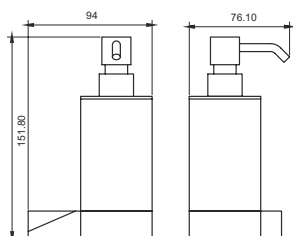

Liquid Soap Dispenser

EVA-09

FINISH CP
MATERIAL BRASS + GLASS