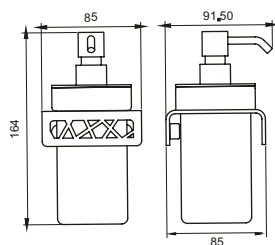

Liquid Soap Dispenser

AR-09

FINISH AB
MATERIAL BRASS + GLASS