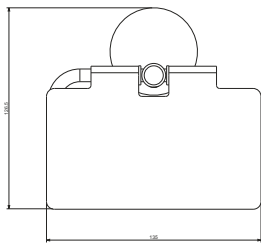

FINISH CP

MATERIAL BRASS + GLASS

SIZE 18" 450mm & 24" 600mm

Tissue Paper Holder

---

TUL - 08

FINISH CP

MATERIAL BRASS