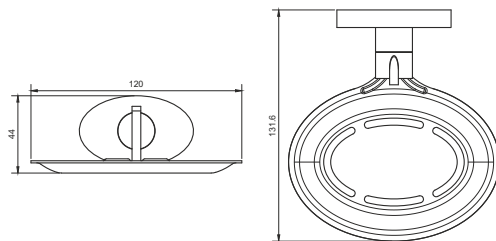

Soap Dish Brass

EMR-02

FINISH CP

MATERIAL BRASS