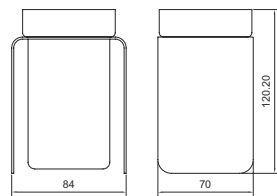

Floor Soap Dish

---

JU-9006

FINISH CP  
MATERIAL BRASS

Floor Tumbler Holder

---

JU-9007

FINISH CP  
MATERIAL BRASS + GLASS