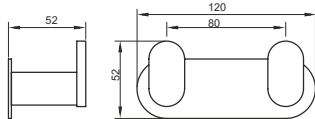

Robe Hook Double

VID-05

FINISH CP
MATERIAL BRASS