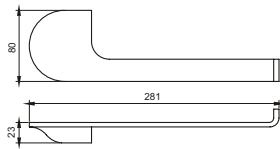

Robe Hook Double

ALU-05

FINISH CP
MATERIAL BRASS

Napkin Ring

ALU-06

FINISH CP
MATERIAL BRASS

Towel Rod

ALU-18"-07 | ALU-24"-07

FINISH CP
MATERIAL BRASS
SIZES 18" 450mm & 24" 600mm