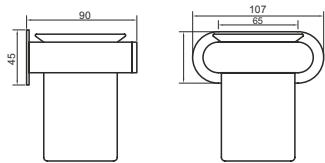

Tumbler Holder

VID-01

FINISH CP
MATERIAL BRASS + GLASS