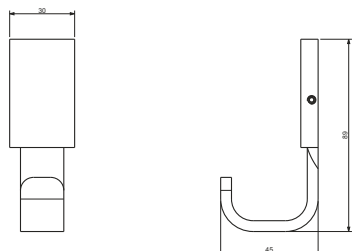

Robe Hook Single

JAD-04

FINISH CP
BM

MATERIAL BRASS