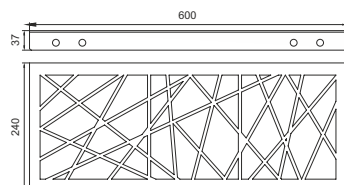

Towel Rack

AR-10

FINISH AB
MATERIAL BRASS