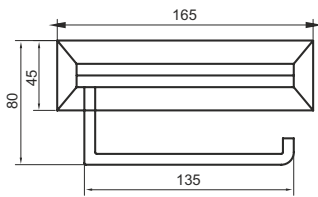

Tissue Paper Holder

RIO-08-WL

FINISH CP
MATERIAL BRASS