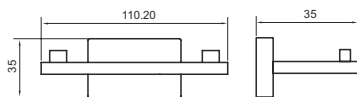

Napkin Ring

SUL-06

FINISH CP
MATERIAL BRASS