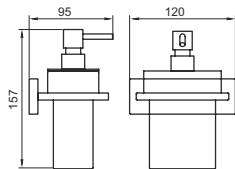

Liquid Soap Dispenser

SUL-09

FINISH CP
MATERIAL BRASS + GLASS