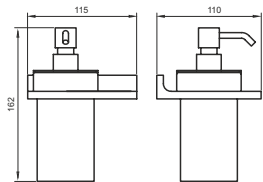

Liquid Soap Dispenser

JAZ-09

FINISH RGPVD
MATERIAL BRASS + GLASS