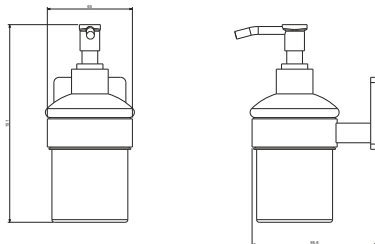

Liquid Soap Dispenser

ORCH - 09

FINISH CP

MATERIAL BRASS + GLASS