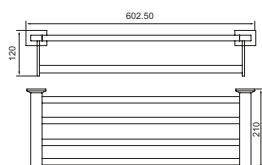

Towel Rack

SUL-10

FINISH CP
MATERIAL BRASS