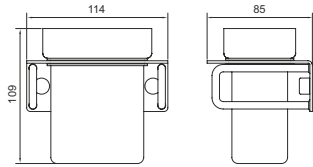

Tumbler Holder

CAS-01

FINISH CP
MATERIAL BRASS + GLASS