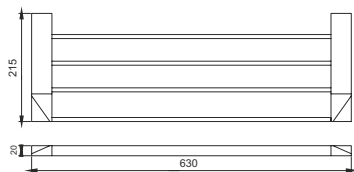

Towel Rack

EVA-10

FINISH CP
MATERIAL BRASS