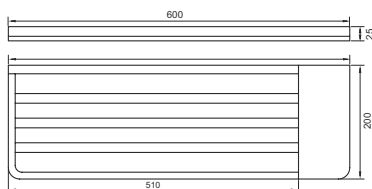

Towel Rack

JAZ-10

FINISH RGPVD
MATERIAL BRASS