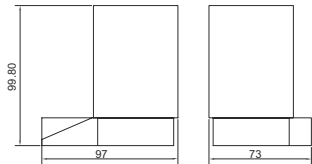

Tumbler Holder

EVA-01

FINISH CP
MATERIAL BRASS + GLASS