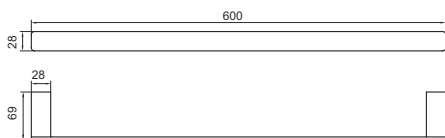

### Towel Rod

---

KIA-18"-07 | KIA-24"-07

FINISH CP  
MATERIAL BRASS  
SIZES 18" 450mm & 24" 600mm