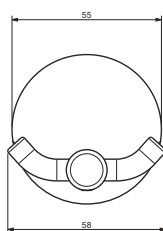

Robe Hook Double

TUL - 05

FINISH CP

MATERIAL BRASS