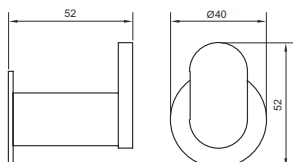

Robe Hook Single

VID-04

FINISH CP
MATERIAL BRASS