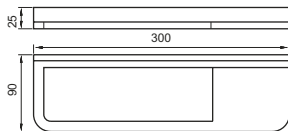

Towel Rod

---

JAZ-18"-07 | JAZ-24"-07

FINISH RGPVD  
MATERIAL BRASS  
SIZES 18" 450mm & 24" 600mm