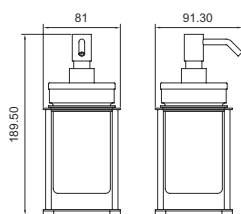

Floor Liquid Soap Dispenser

AQ-9008

FINISH CP
MATERIAL BRASS + GLASS