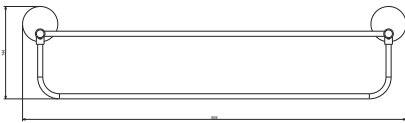

Towel Rack

TUL - 10

FINISH CP

MATERIAL BRASS