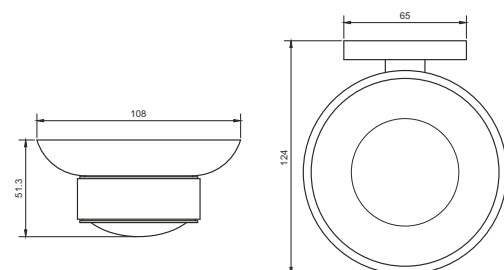

Soap Dish Glass

EMR-03

FINISH CP

MATERIAL BRASS