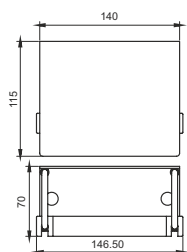

Tissue Paper Holder

CAS-08-WL

FINISH CP
MATERIAL BRASS