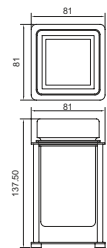

Floor Tumbler Holder

AQ-9007

FINISH CP
MATERIAL BRASS + GLASS