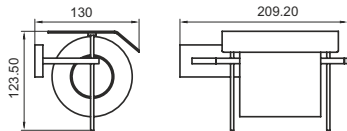

Tissue Paper Holder

SUL-08-WL

FINISH CP
MATERIAL BRASS