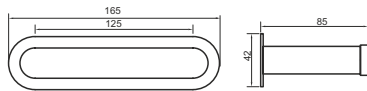

Soap Dish Brass

VID-02

FINISH CP
MATERIAL BRASS