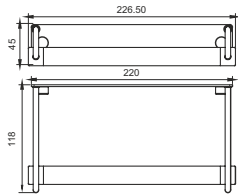

### Towel Rod

---

CAS-18"-07 | CAS-24"-07

FINISH CP  
MATERIAL BRASS  
SIZES 18" 450mm & 24" 600mm