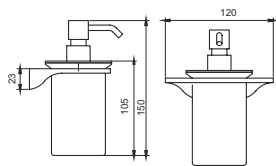

Liquid Soap Dispenser

ALU-09

FINISH CP
MATERIAL BRASS + GLASS