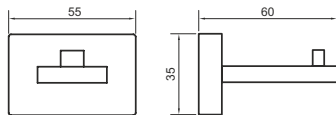

Robe Hook Single

SUL-04

FINISH CP
MATERIAL BRASS

Robe Hook Double

SUL-05

FINISH CP
MATERIAL BRASS