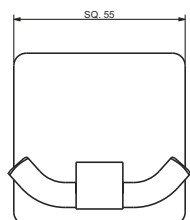

Robe Hook Double

ORCH - 05

FINISH CP

MATERIAL BRASS