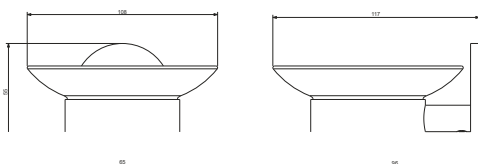

Soap Dish Glass

TUL - 03

FINISH CP

MATERIAL BRASS + GLASS