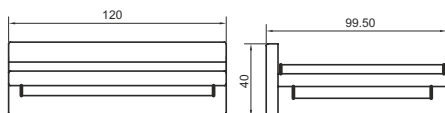

Soap Dish Glass

SUL-03

FINISH CP
MATERIAL BRASS + GLASS