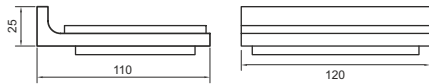

Soap Dish Glass

JAZ-03

FINISH RGPVD
MATERIAL BRASS + GLASS