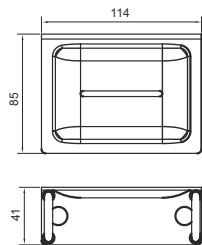

Soap Dish Brass

CAS-02

FINISH CP
MATERIAL BRASS