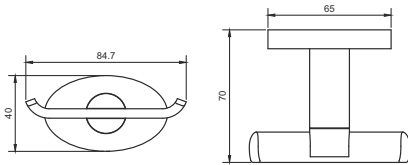

Robe Hook Double

EMR-05

FINISH CP
MATERIAL BRASS