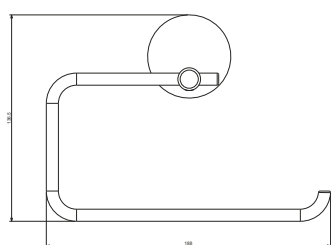

### Napkin Ring

---

TUL - 06

FINISH CP

MATERIAL BRASS

Towel Rod

---

TUL - 07