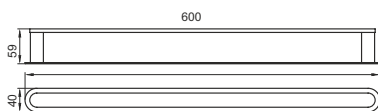

### Towel Rod

---

VID-18"-07 | VID-24"-07

FINISH CP  
MATERIAL BRASS  
SIZES 18" 450mm & 24" 600mm