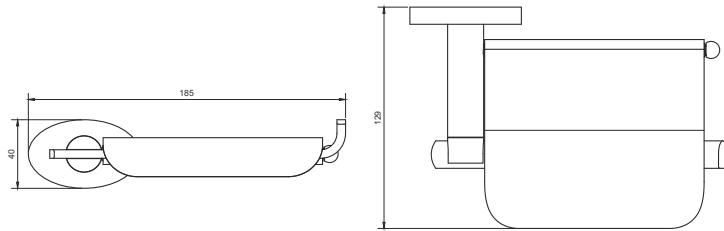

### Towel Rod

---

EMR-18"-07 | EMR-24"-07

FINISH CP  
MATERIAL BRASS  
SIZES 18" 450mm & 24" 600mm

Tissue Paper Holder

---

EMR-08-WL

FINISH CP  
MATERIAL BRASS