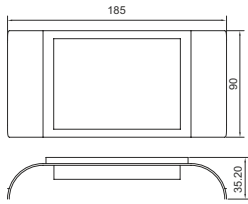

Floor Soap Dish

JU-9006

FINISH CP
MATERIAL BRASS