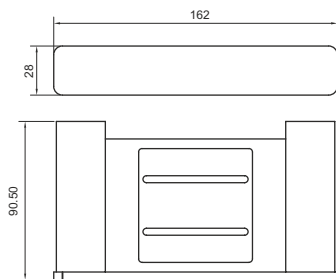

Soap Dish Brass

KIA-02

FINISH CP
MATERIAL BRASS