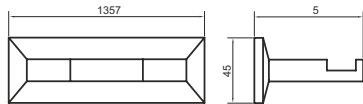

Napkin Ring

---

RIO-06

FINISH CP  
MATERIAL BRASS

Towel Rod

---

RIO-18"-07 | RIO-24"-07

FINISH CP  
MATERIAL BRASS  
SIZES 18" 450mm & 24" 600mm