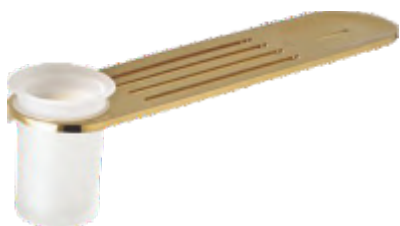

FINISH RGPVD  
MATERIAL BRASS + GLASS

Tumbler + Shelf

ALU-12

FINISH RGPVD  
MATERIAL BRASS + GLASS

Soap + Tumbler

ALU-13

FINISH RGPVD  
MATERIAL BRASS + GLASS  
SIZES

Soap + Tumbler + Shelf