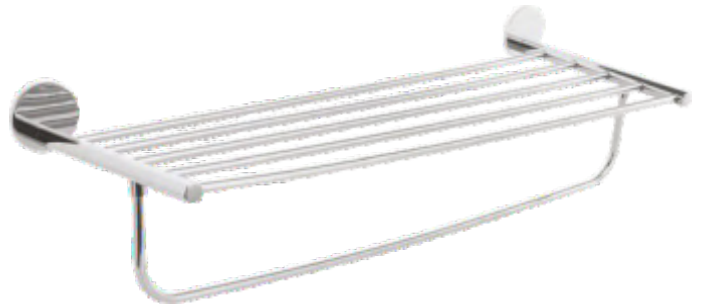

Towel Rack

TUL - 10

FINISH CP

MATERIAL BRASS