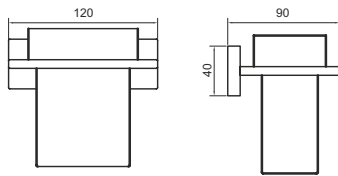

Tumbler Holder

SUL-01

FINISH CP
MATERIAL BRASS + GLASS