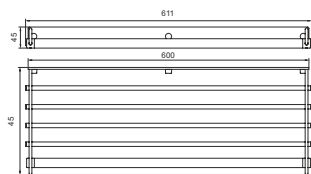

Towel Rack

CAS-10

FINISH CP
MATERIAL BRASS