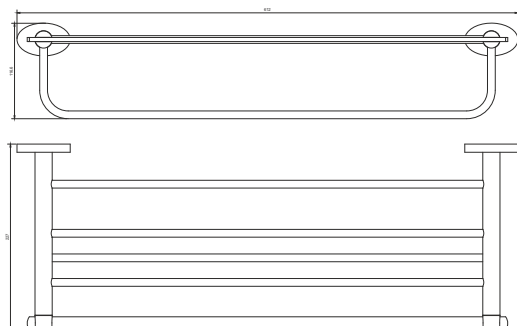

Towel Rack

EMR-10

FINISH CP
MATERIAL BRASS