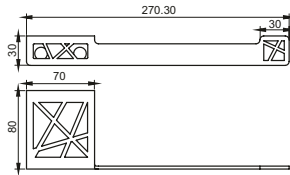

### Towel Rod

---

AR-18"-07 | AR-24"-07

FINISH AB  
MATERIAL BRASS  
SIZES 18" 450mm & 24" 600mm