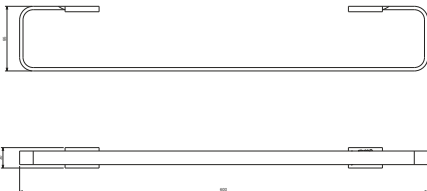

FINISH CP  
BM

MATERIAL BRASS

Towel Rod

---

JAD-18"-07 | JAD-24"-07

FINISH CP | BM  
MATERIAL BRASS

SIZES 18" 450mm & 24" 600mm

Tissue Paper Holder