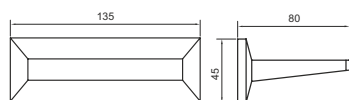

Tumbler Holder

---

RIO-01

FINISH CP  
MATERIAL BRASS + GLASS

Soap Dish Brass

---

RIO-02

FINISH CP  
MATERIAL BRASS