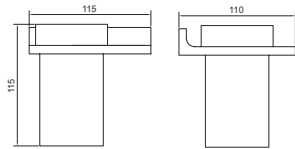

Tumbler Holder

JAZ-01

FINISH RGPVD
MATERIAL BRASS + GLASS