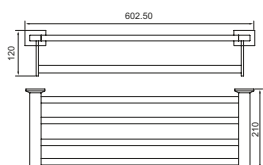

Towel Rack

RIO-10

FINISH CP
MATERIAL BRASS