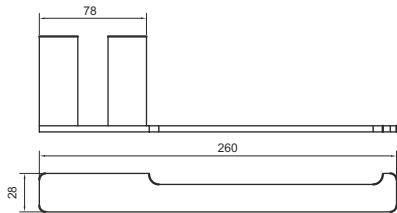

### Towel Rod

---

KIA-18"-07 | KIA-24"-07

FINISH CP  
MATERIAL BRASS  
SIZES 18" 450mm & 24" 600mm