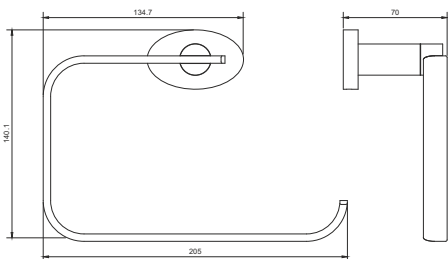

### Towel Rod

---

EMR-18"-07 | EMR-24"-07

FINISH CP  
MATERIAL BRASS  
SIZES 18" 450mm & 24" 600mm

Tissue Paper Holder

---

EMR-08-WL

FINISH CP  
MATERIAL BRASS