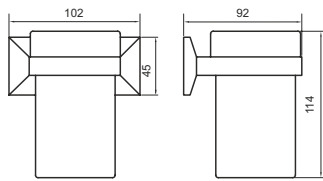

Tumbler Holder

RIO-01

FINISH CP
MATERIAL BRASS + GLASS