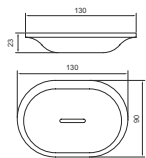

Tumbler Holder

---

ALU-01

FINISH CP  
MATERIAL BRASS + GLASS

Soap Dish Brass

---

ALU-02

FINISH CP  
MATERIAL BRASS