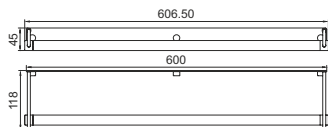

### Towel Rod

---

CAS-18"-07 | CAS-24"-07

FINISH CP  
MATERIAL BRASS  
SIZES 18" 450mm & 24" 600mm