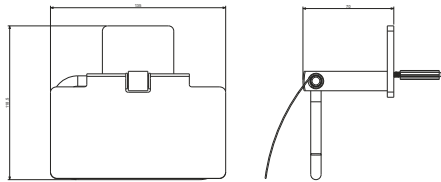

FINISH CP

MATERIAL BRASS

SIZES 18" 450mm & 24" 600mm

Tissue Paper Holder

---

ORCH - 08 WL

FINISH CP

MATERIAL BRASS