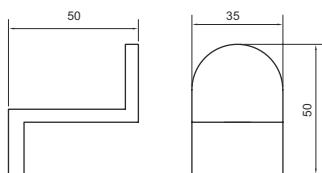

Robe Hook Single

ALU-04

FINISH CP
MATERIAL BRASS