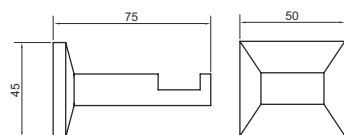

Robe Hook Single

RIO-04

FINISH CP
MATERIAL BRASS