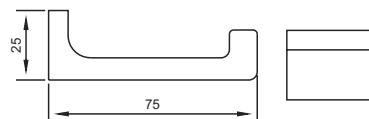

Robe Hook Single

JAZ-04

FINISH RGPVD
MATERIAL BRASS