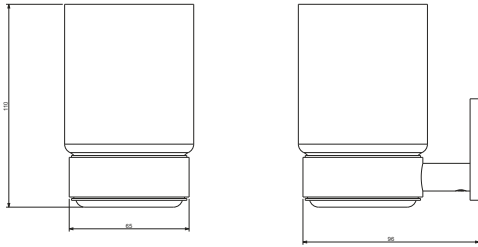

Tumbler Holder

TUL-01

FINISH CP

MATERIAL BRASS + GLASS