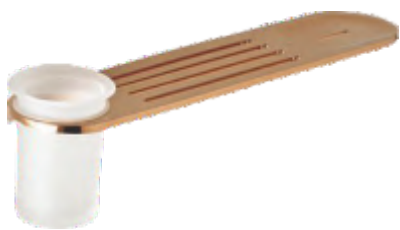

Liquid Soap Dispenser

ALU-09

FINISH AB  
MATERIAL BRASS + GLASS

Towel Rack

ALU-10

FINISH AB  
MATERIAL BRASS

Soap + Tumbler + Shelf

ALU-11